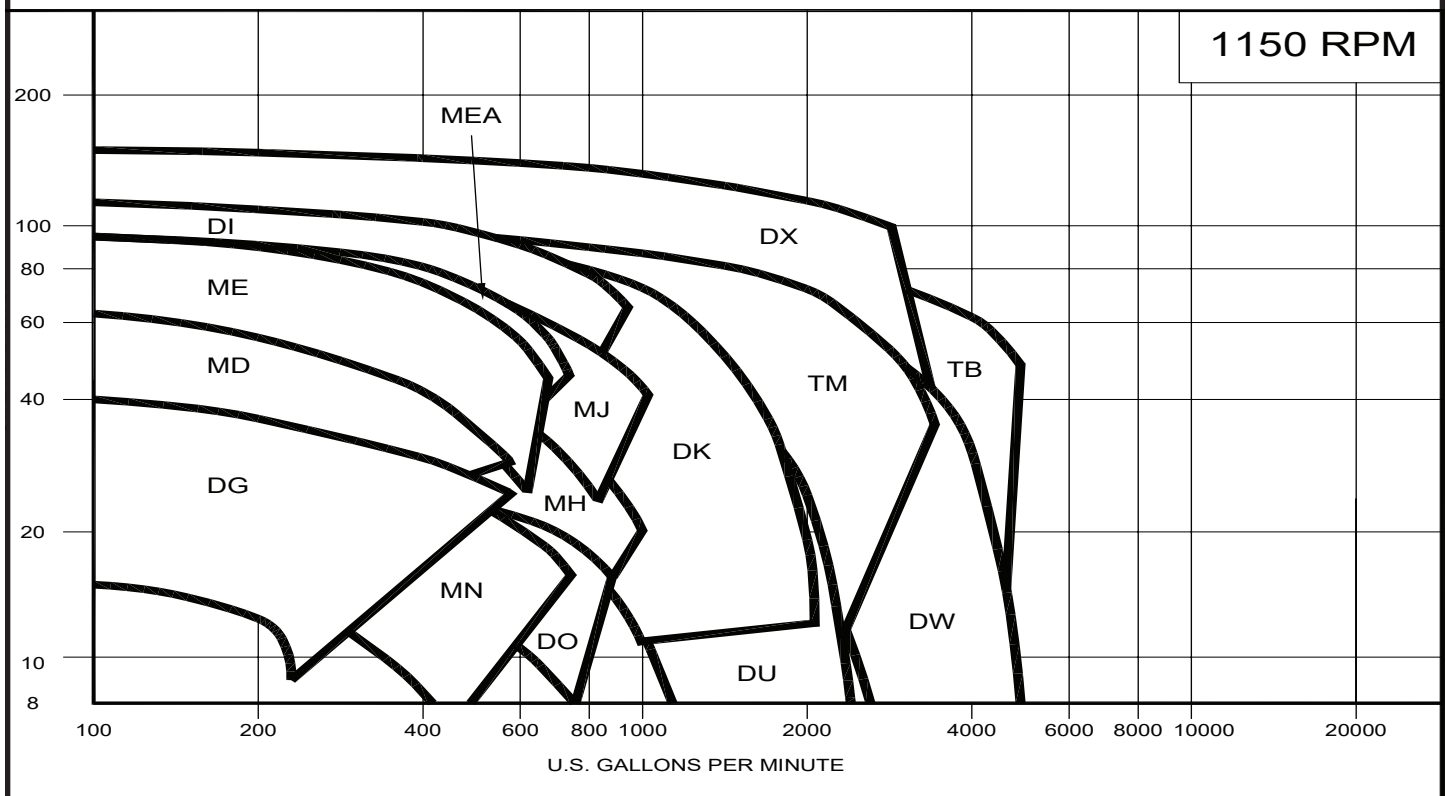

Selection Curves

RPM 1750 & 1150

BARNES®

www.cranepumps.com

SITHE Submersible Chopper Pumps

SECTION 0.2C
PAGE D
DATE 4/20

CRANE
A Crane Co. Company

PUMPS & SYSTEMS