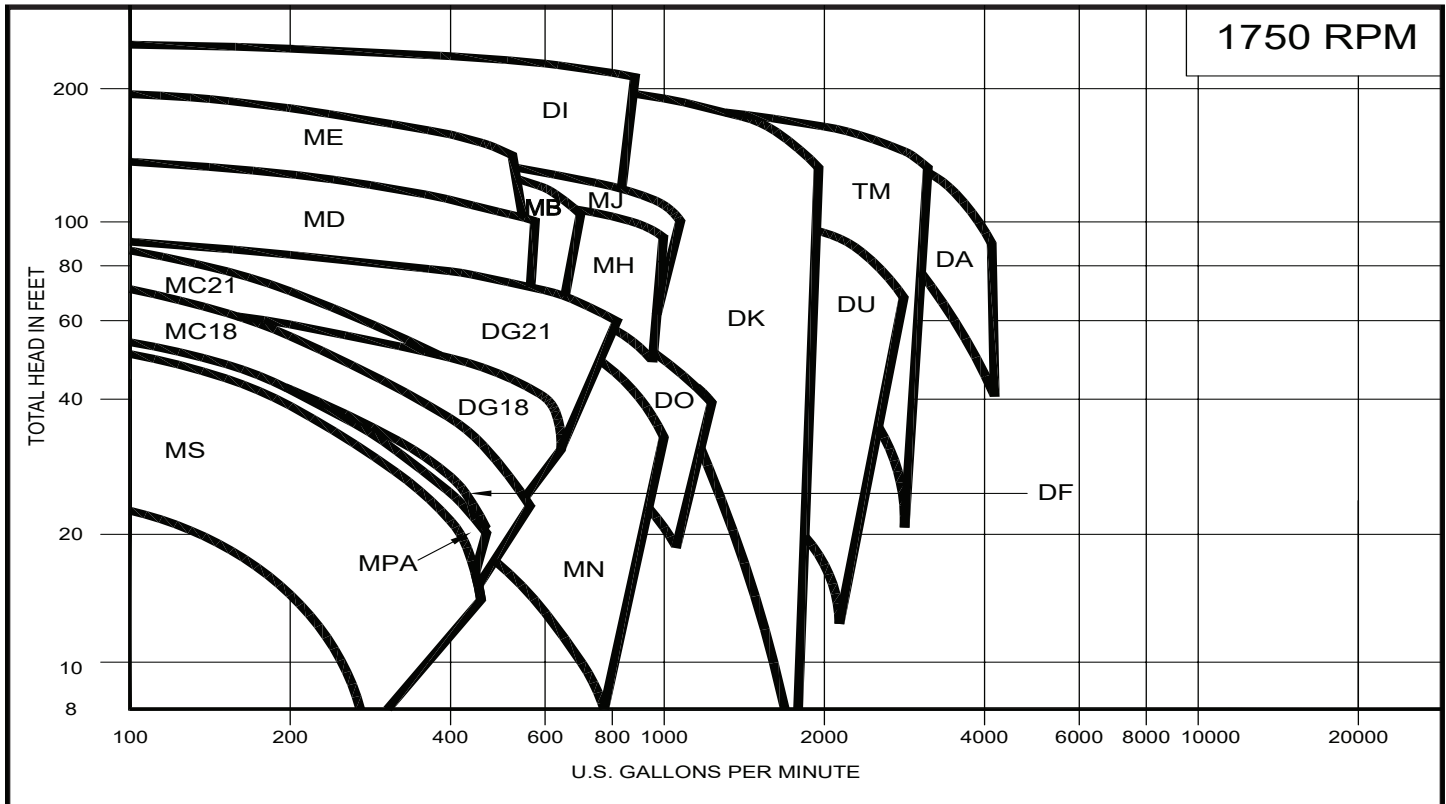

Selection Curves

RPM 1750 & 1150

BARNES®

www.cranepumps.com

SITHE Submersible Chopper Pumps

SECTION 0.2C
PAGE D
DATE 4/20

CRANE
A Crane Co. Company

PUMPS & SYSTEMS