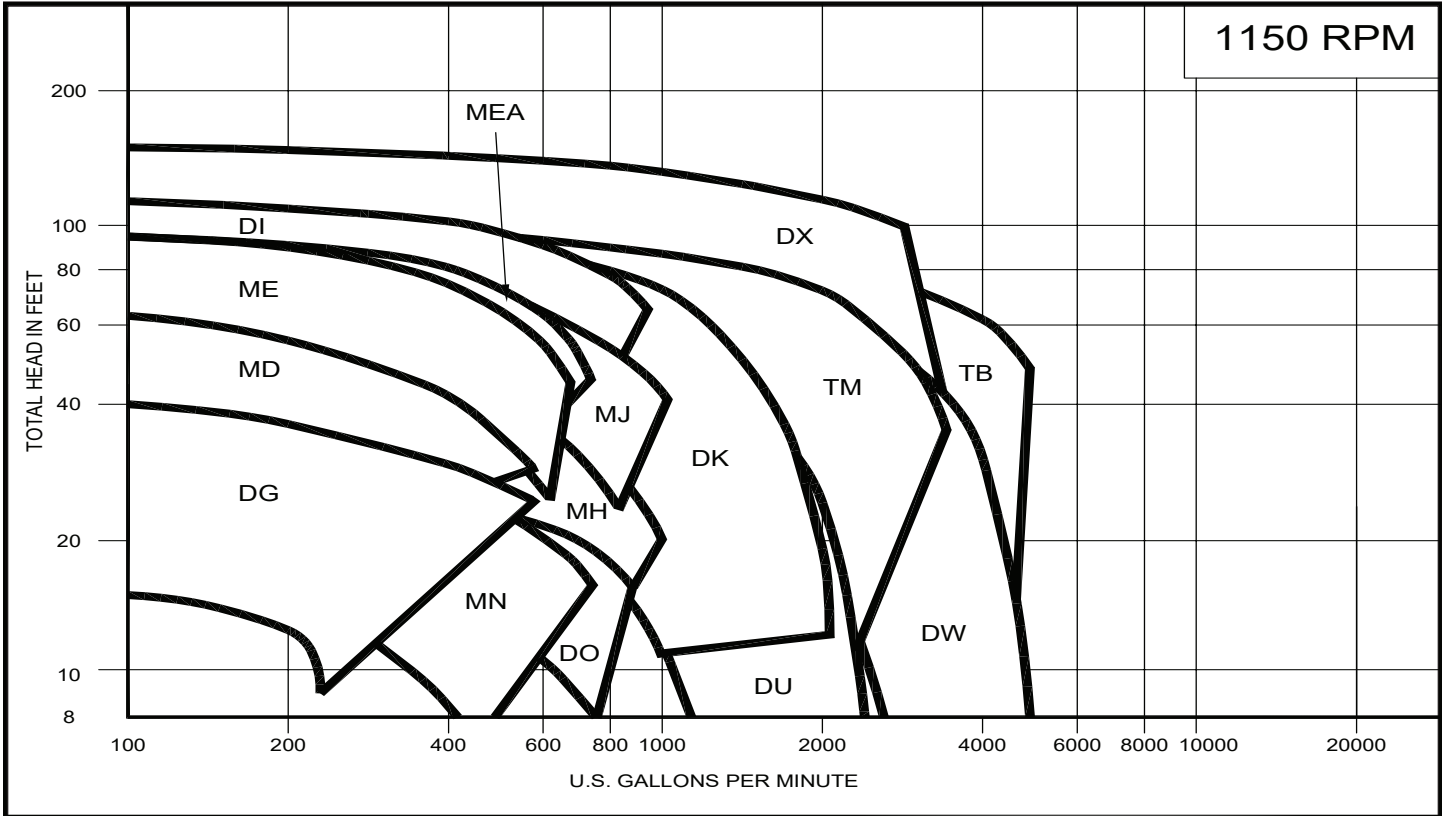

Selection Curves

RPM 1150 & 870

BARNES®

www.cranepumps.com

SITHE X-Pruf® Submersible Chopper Pumps

SECTION 0.2K
 PAGE D
 DATE 6/20

CRANE®

A Crane Co. Company