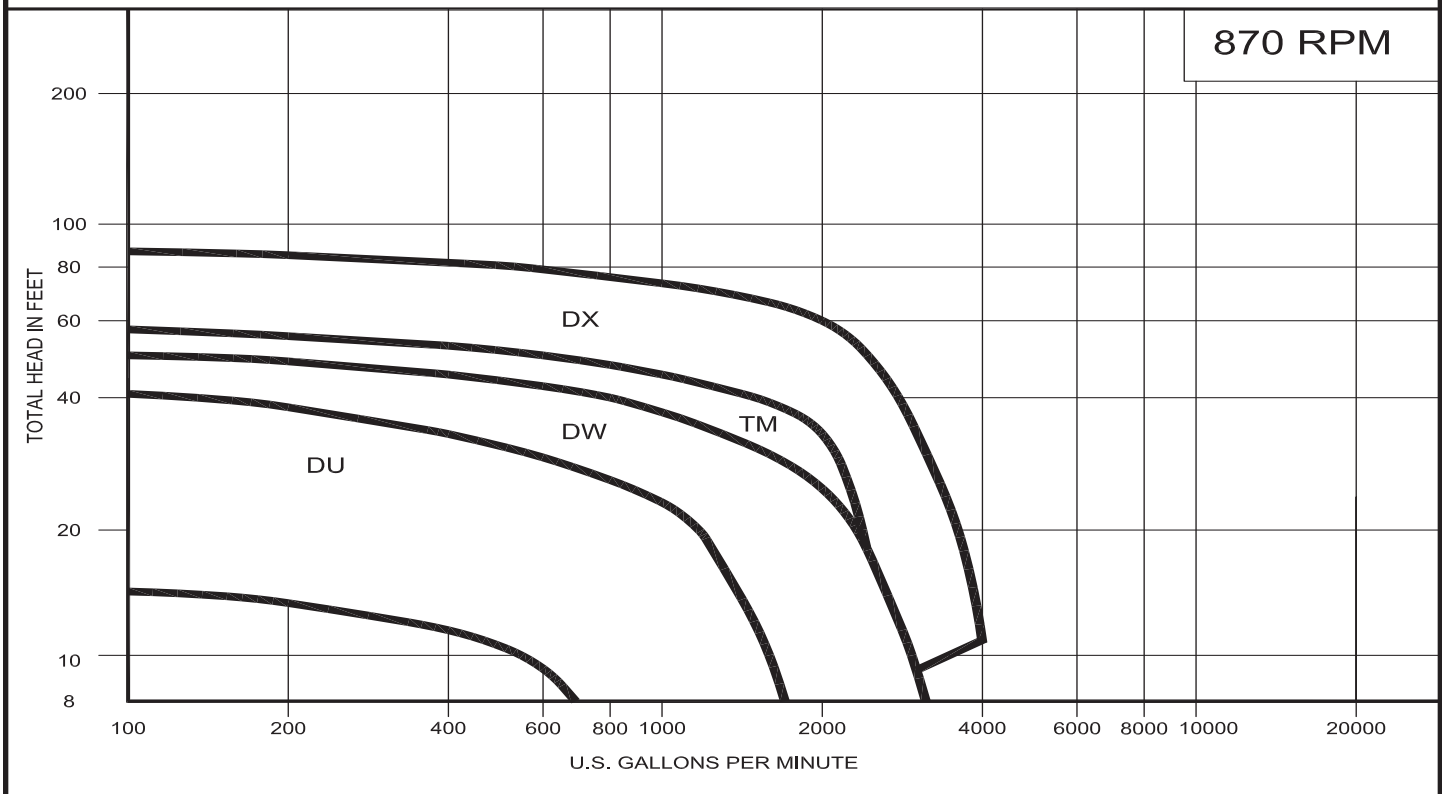

Selection Curves

RPM 1150 & 870

BARNES®

www.cranepumps.com

SITHE X-Pruf® Submersible Chopper Pumps

SECTION 0.2K
 PAGE D
 DATE 6/20

CRANE®

A Crane Co. Company