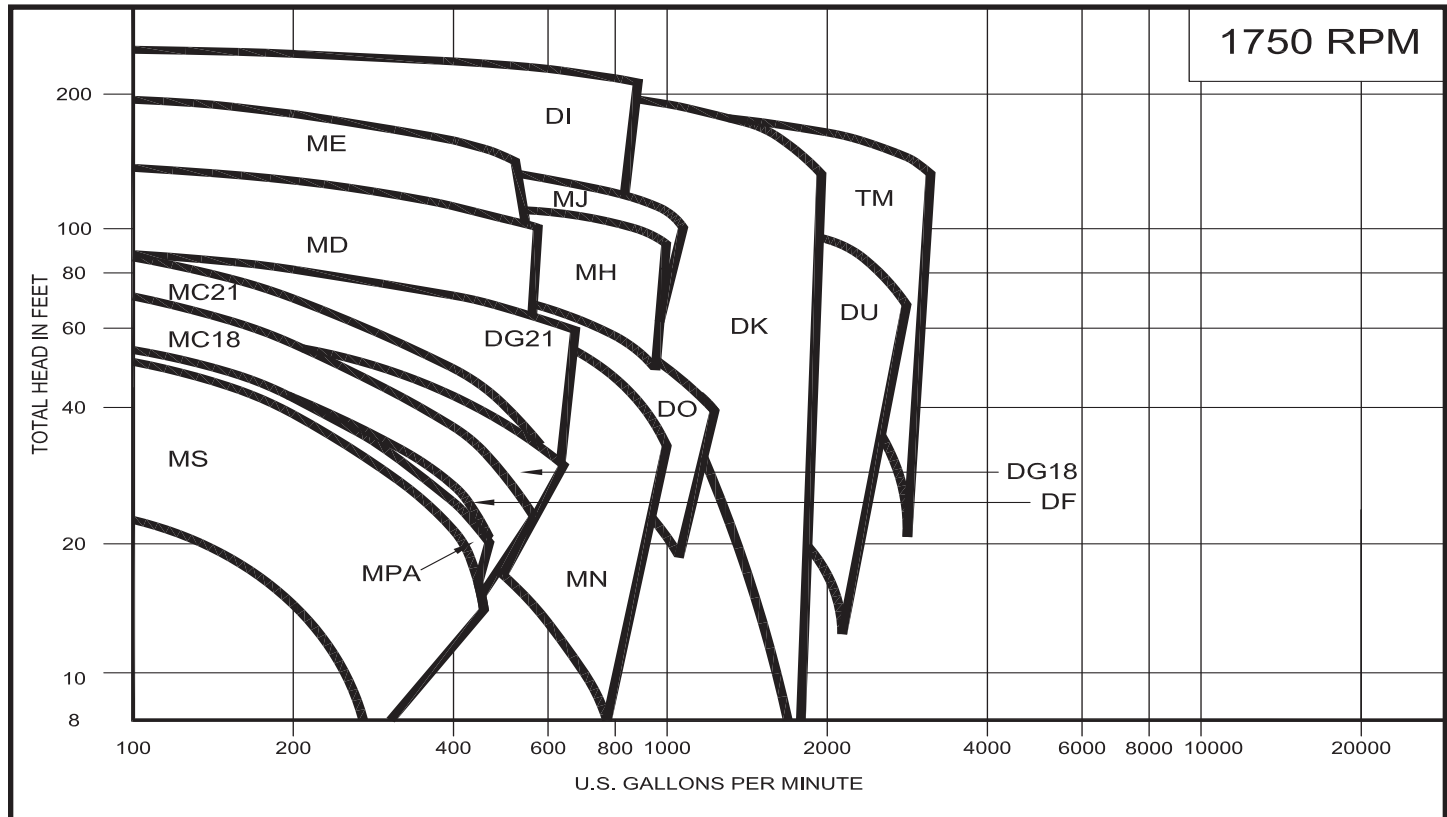

Selection Curves

RPM 1750

BARNES®

www.cranepumps.com

Solids Handling Submersible Pumps

SECTION 0.2A
PAGE D
DATE 6/19

CRANE
A Crane Co. Company

PUMPS & SYSTEMS