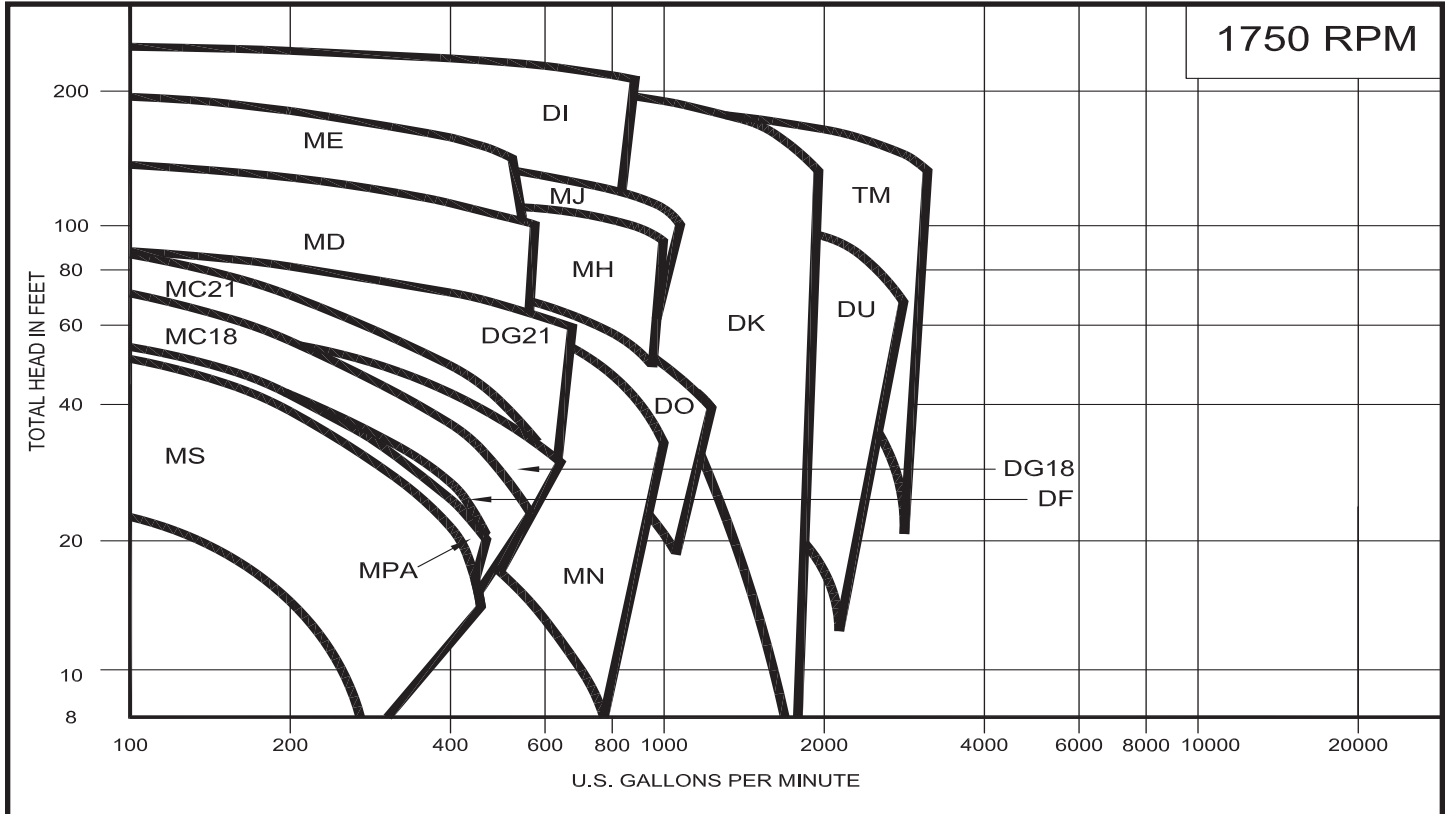

Selection Curves

RPM 1750

BARNES®

www.cranepumps.com

X-Pruf® Solids Handling Submersible Pumps

SECTION 0.2B
PAGE D
DATE 6/19

CRANE[®]

A Crane Co. Company