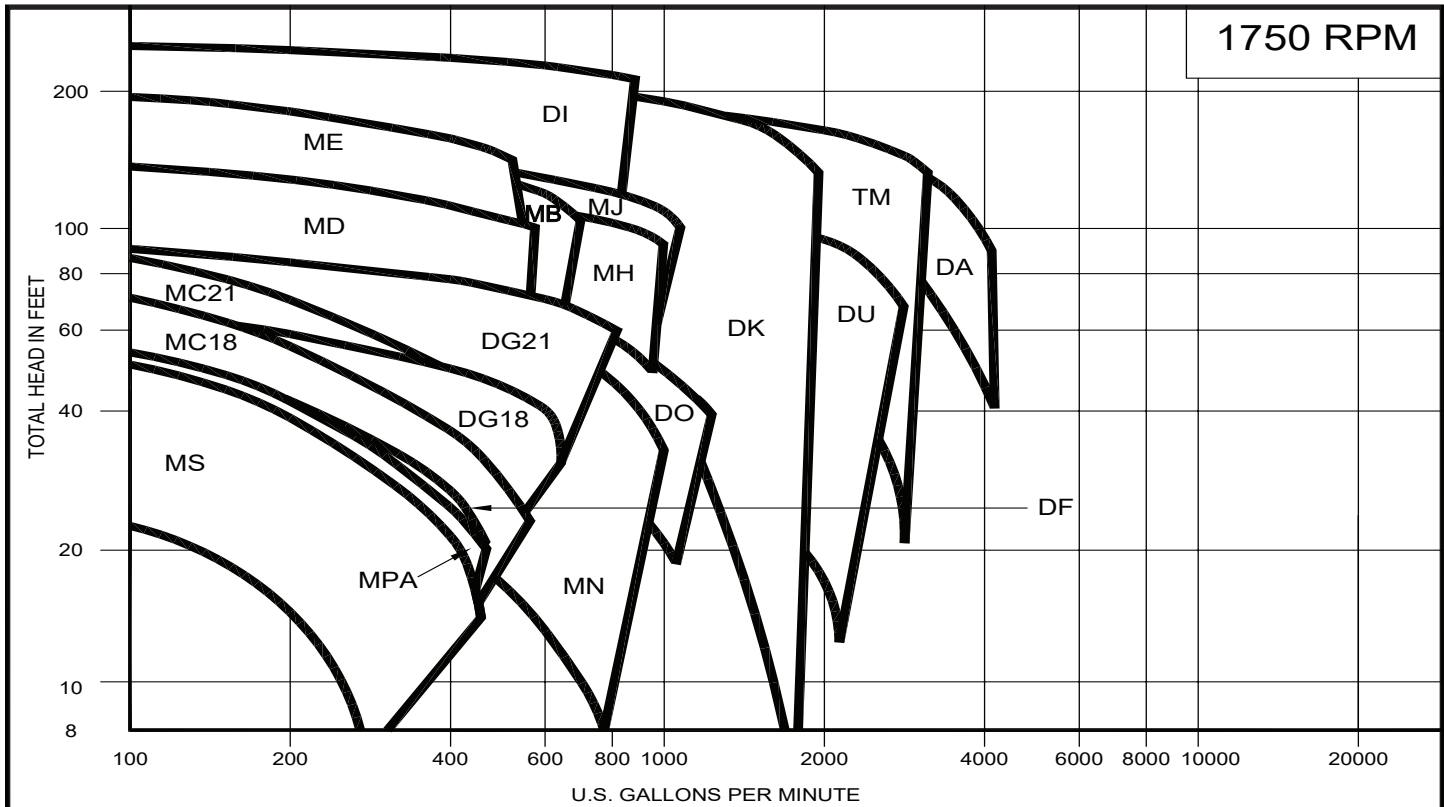

Selection Curves

RPM 1750 & 1150

BARNES®

www.cranepumps.com

SITHE X-Pruf® Submersible Chopper Pumps

SECTION 0.2D
 PAGE D
 DATE 4/20

CRANE®

PUMPS & SYSTEMS