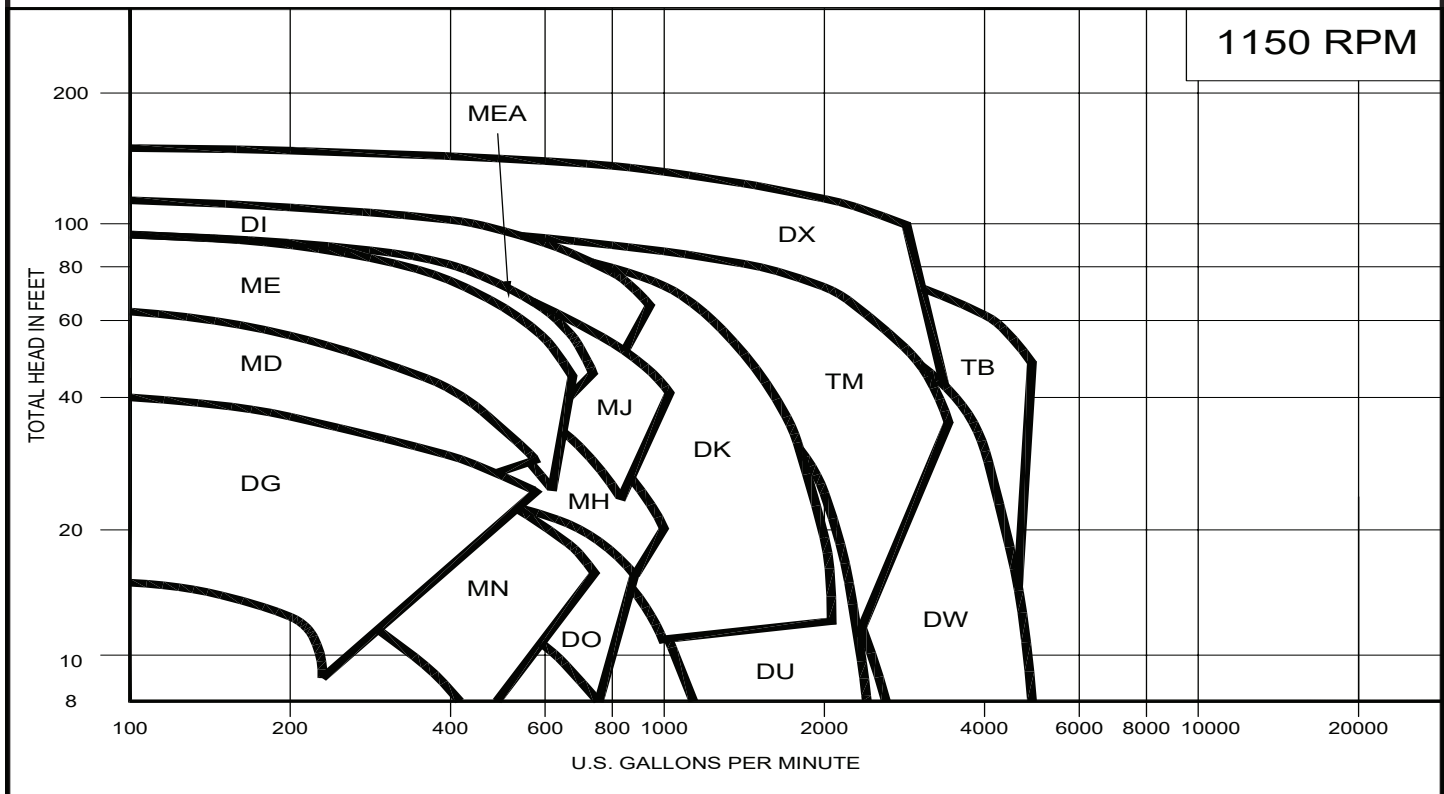

Selection Curves

RPM 1750 & 1150

BARNES®

www.cranepumps.com

SITHE X-Pruf® Submersible Chopper Pumps

SECTION 0.2D
 PAGE D
 DATE 4/20

CRANE®

PUMPS & SYSTEMS