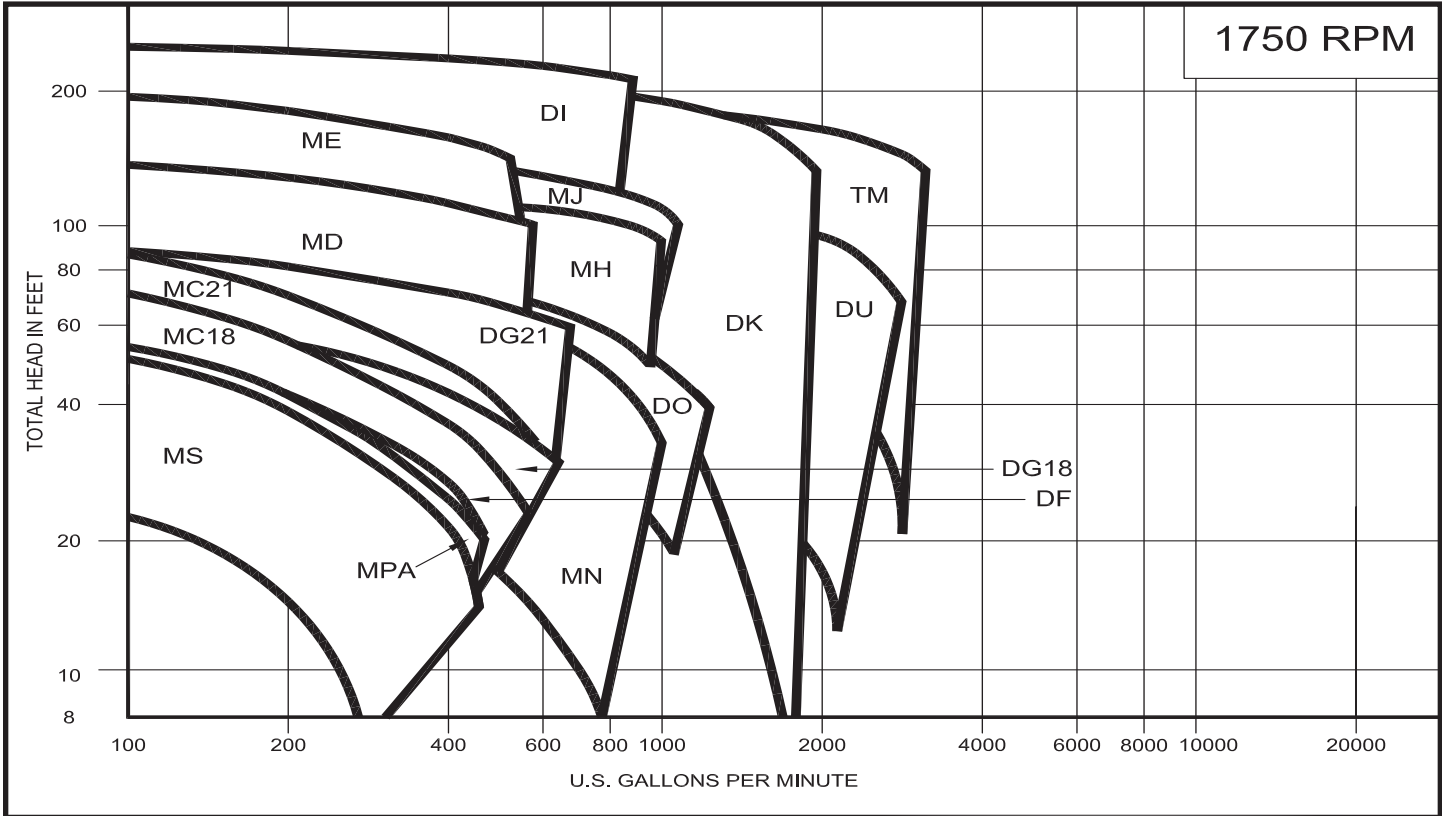

Selection Curves

RPM 1750 & 1150

BARNES®

www.cranepumps.com

SITHE X-Pruf® Submersible Chopper Pumps

SECTION 0.2F
PAGE D
DATE 6/19

CRANE
A Crane Co. Company

PUMPS & SYSTEMS