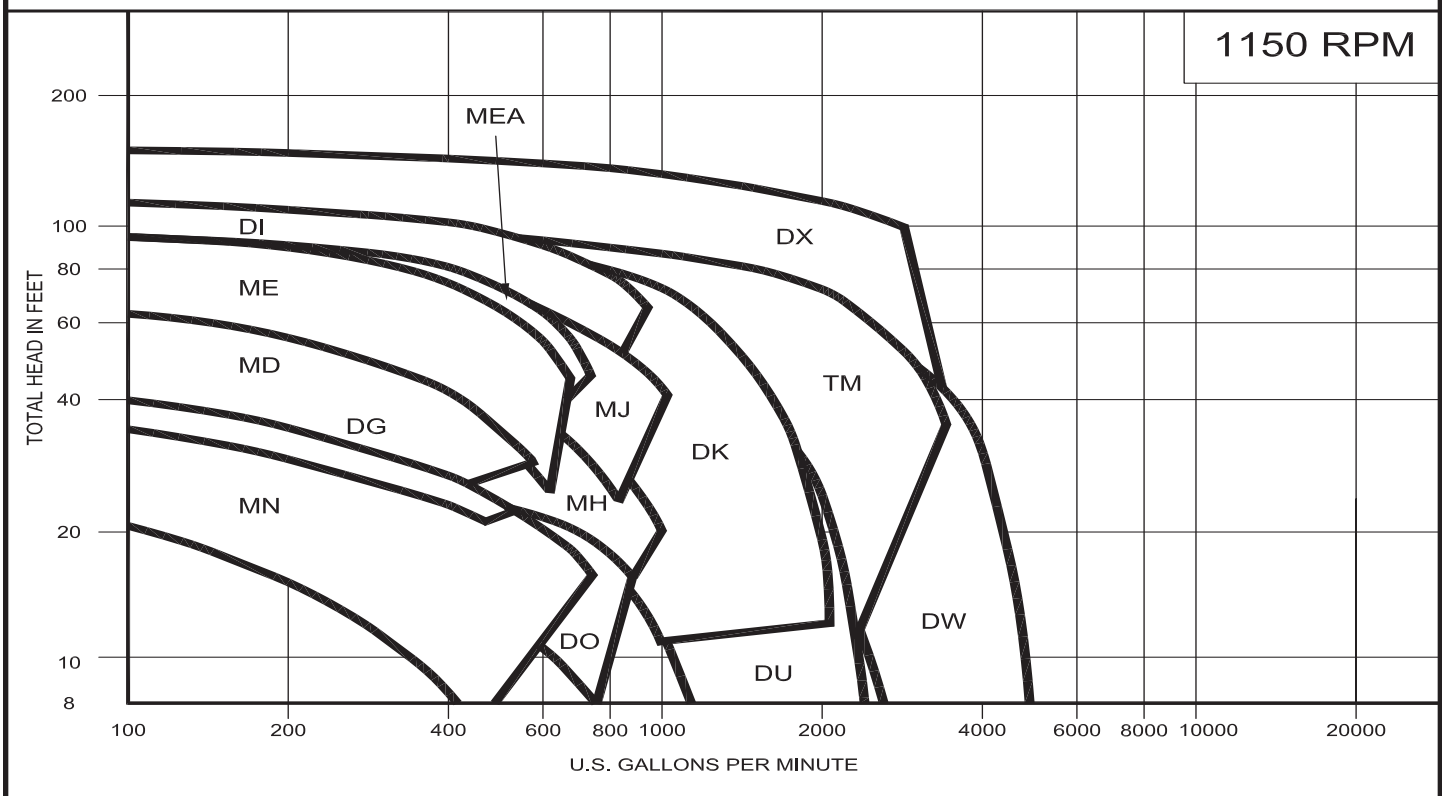

Selection Curves

RPM 1750 & 1150

BARNES®

www.cranepumps.com

SITHE X-Pruf® Submersible Chopper Pumps

SECTION 0.2F
PAGE D
DATE 6/19

CRANE
A Crane Co. Company

PUMPS & SYSTEMS