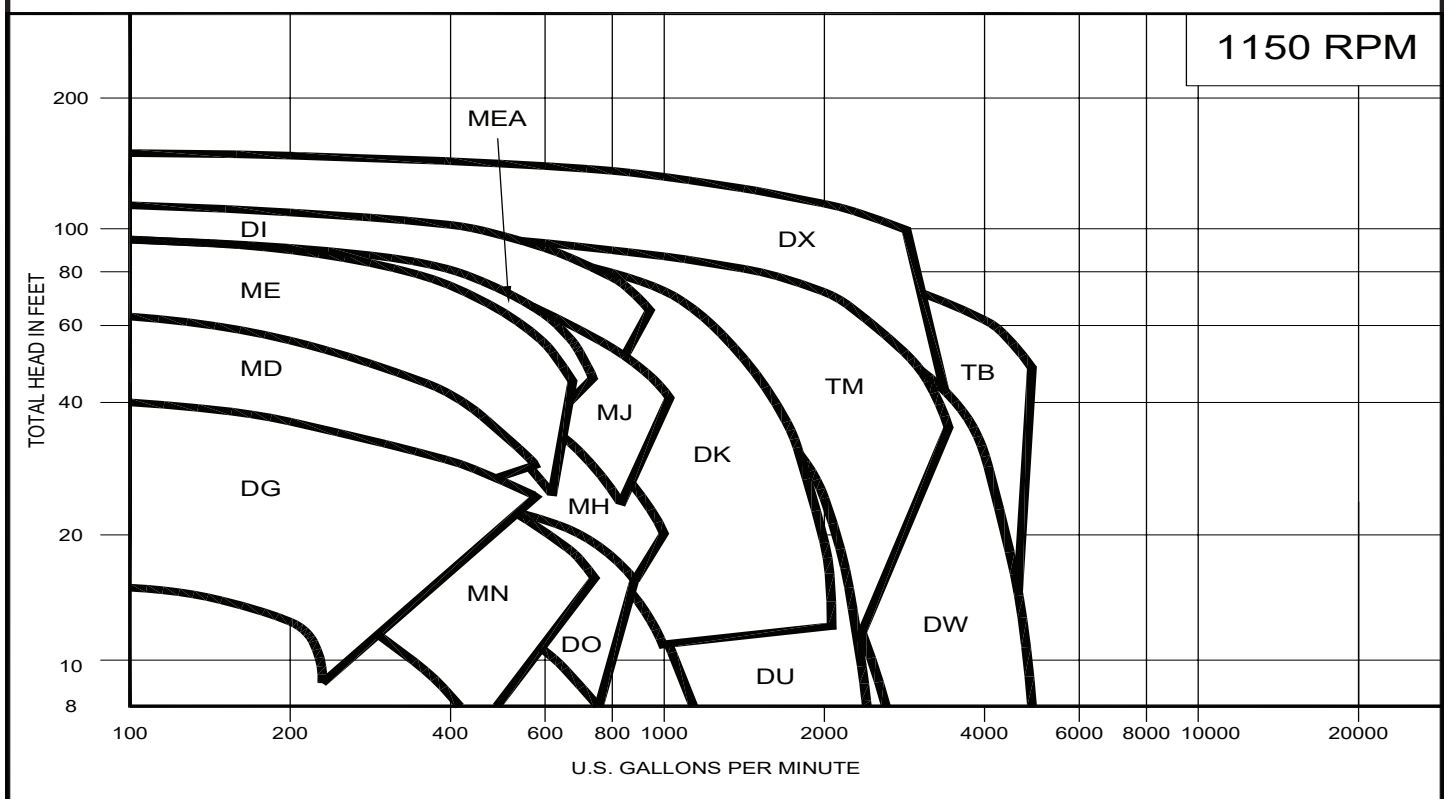

Selection Curves

RPM 1750 & 1150

BARNES®

www.cranepumps.com

SITHE X-Pruf® Submersible Chopper Pumps

SECTION 0.2H
 PAGE D
 DATE 6/20

CRANE®

PUMPS & SYSTEMS