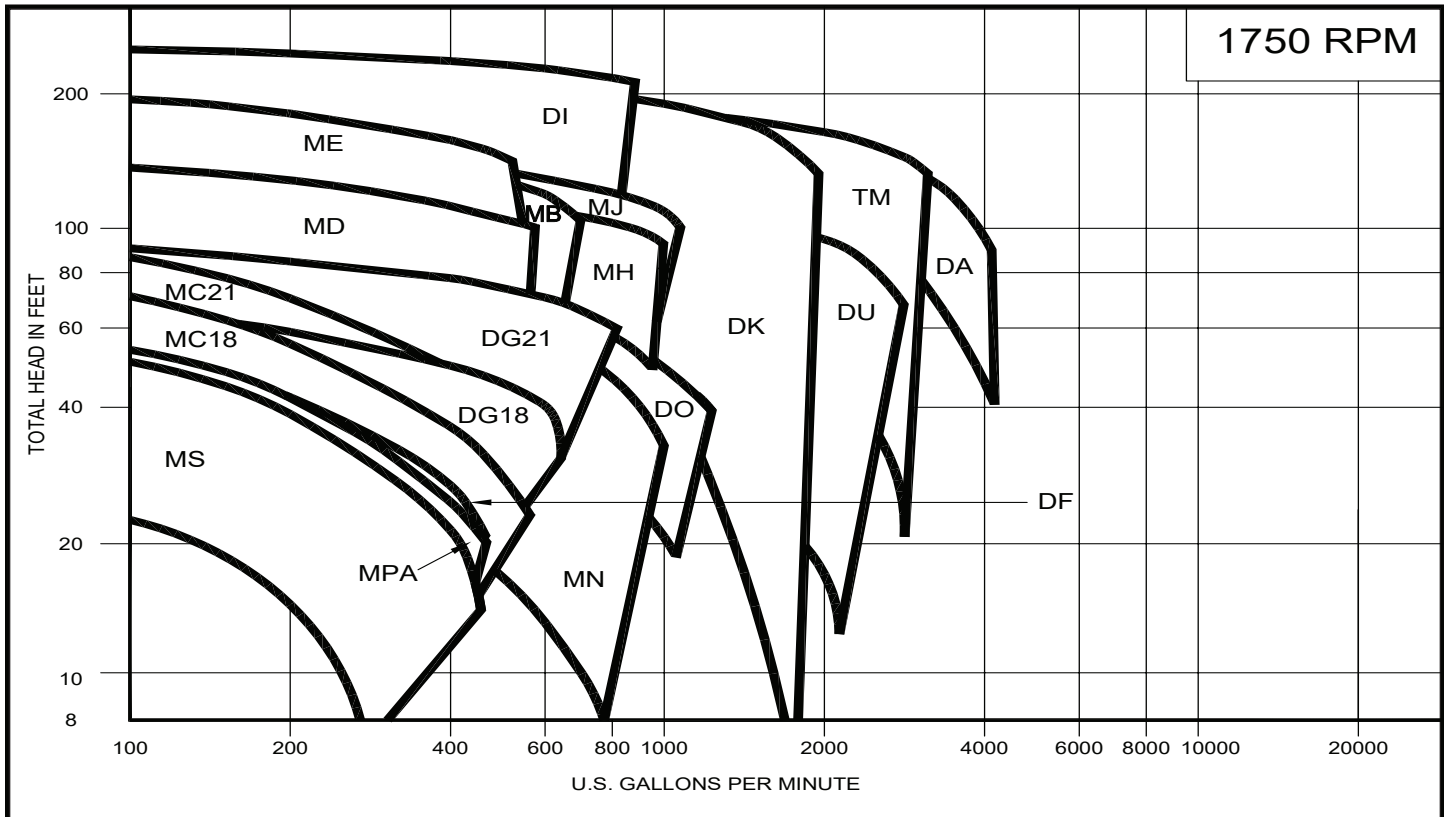

Selection Curves

RPM 1750 & 1150

BARNES®

www.cranepumps.com

SITHE X-Pruf® Submersible Chopper Pumps

SECTION 0.2H
 PAGE D
 DATE 6/20

CRANE®

PUMPS & SYSTEMS