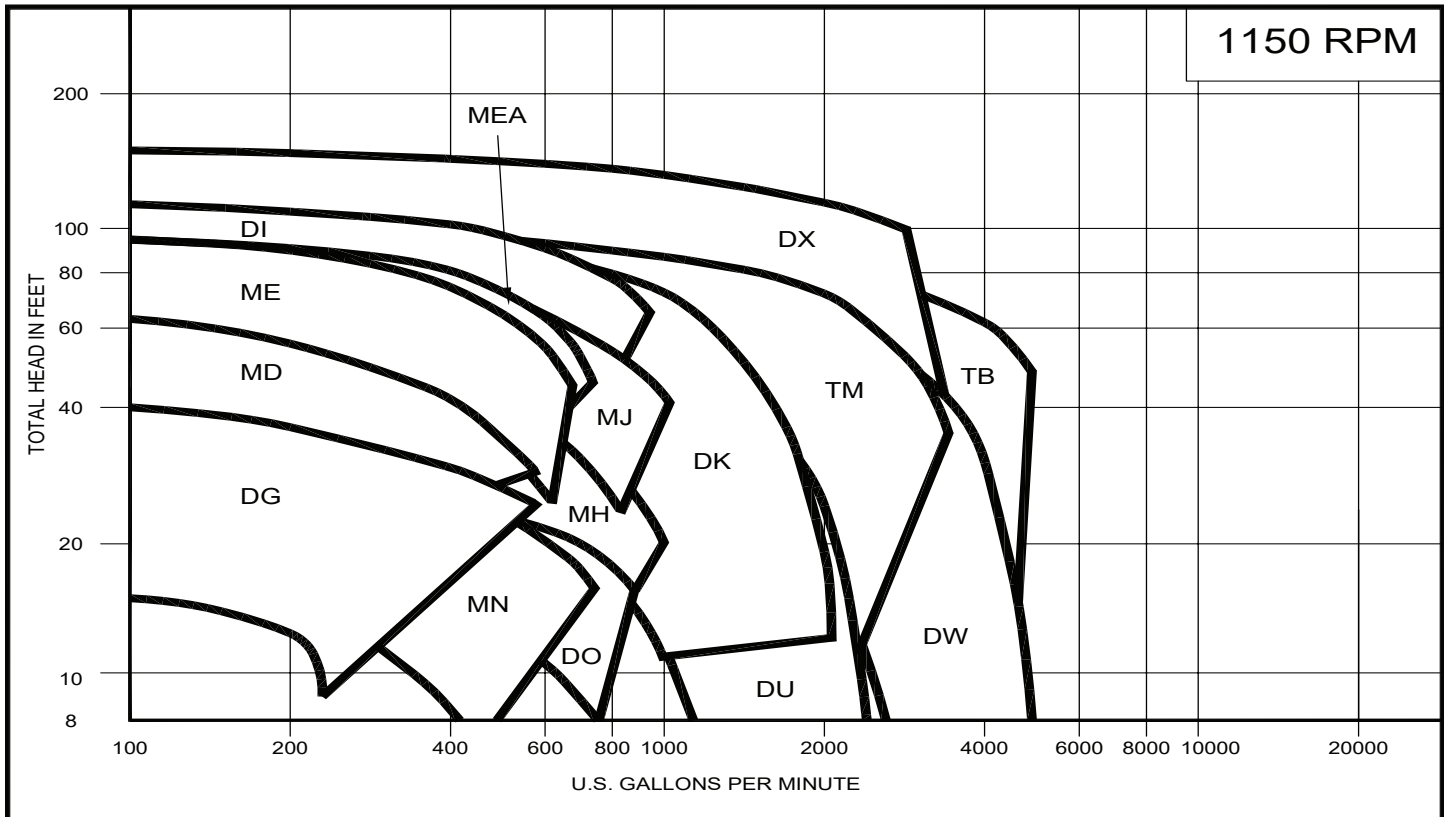

Selection Curves

RPM 1150 & 870

BARNES®

www.cranepumps.com

SITHE Submersible Chopper Pumps

SECTION 0.2J
PAGE D
DATE 6/20

CRANE®

A Crane Co. Company