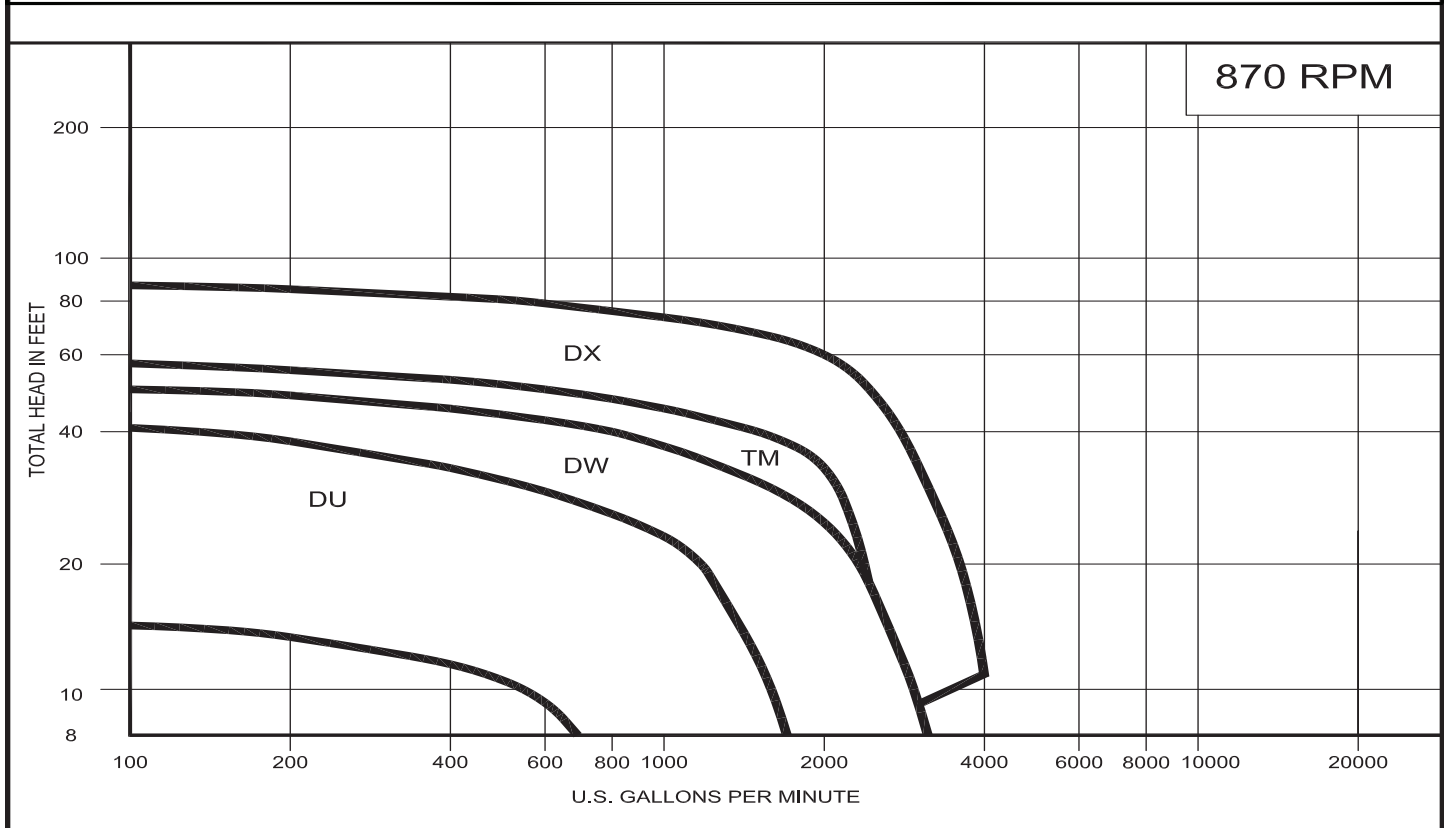

Selection Curves

RPM 1150 & 870

BARNES®

www.cranepumps.com

SITHE Submersible Chopper Pumps

SECTION 0.2J
PAGE D
DATE 6/20

CRANE®

A Crane Co. Company